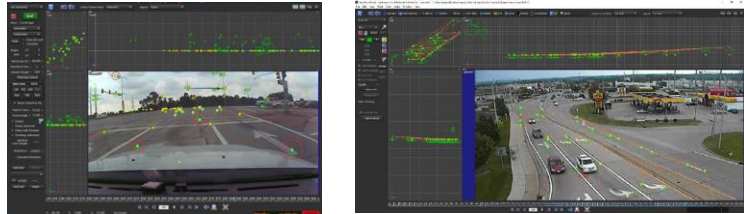

# Velocity Analysis from Traffic, Dash, and Witness Cameras

Aim: To provide the tools for basic traffic camera analysis and introduce fundamentals for more advanced video analysis

## Training event

**Overview of video analysis** - Background on development of video analysis, types of video that can be analyzed, overview of workflow fundamentals, suggested tools.

**Geolocation fundamentals** - Survey methods that support video analysis, Google Earth basics and advanced capabilities, Google Earth accuracy determination, Google Earth 2D and 3D, Google kmz files, GPS and Total Station surveys.

**Traffic camera video analysis** - Location identification, preliminary camera estimate, prominent point identification, importing coordinates, lens distortion, camera solve, camera validation, ground plane, vehicle tracking, tire projection, vehicle model import, validation

**Dash/witness camera analysis** - Location identification, preliminary camera estimate, prominent point identification, importing coordinates, lens distortion, camera solve, camera validation, ground plane, vehicle tracking, tire projection, vehicle model import, validation